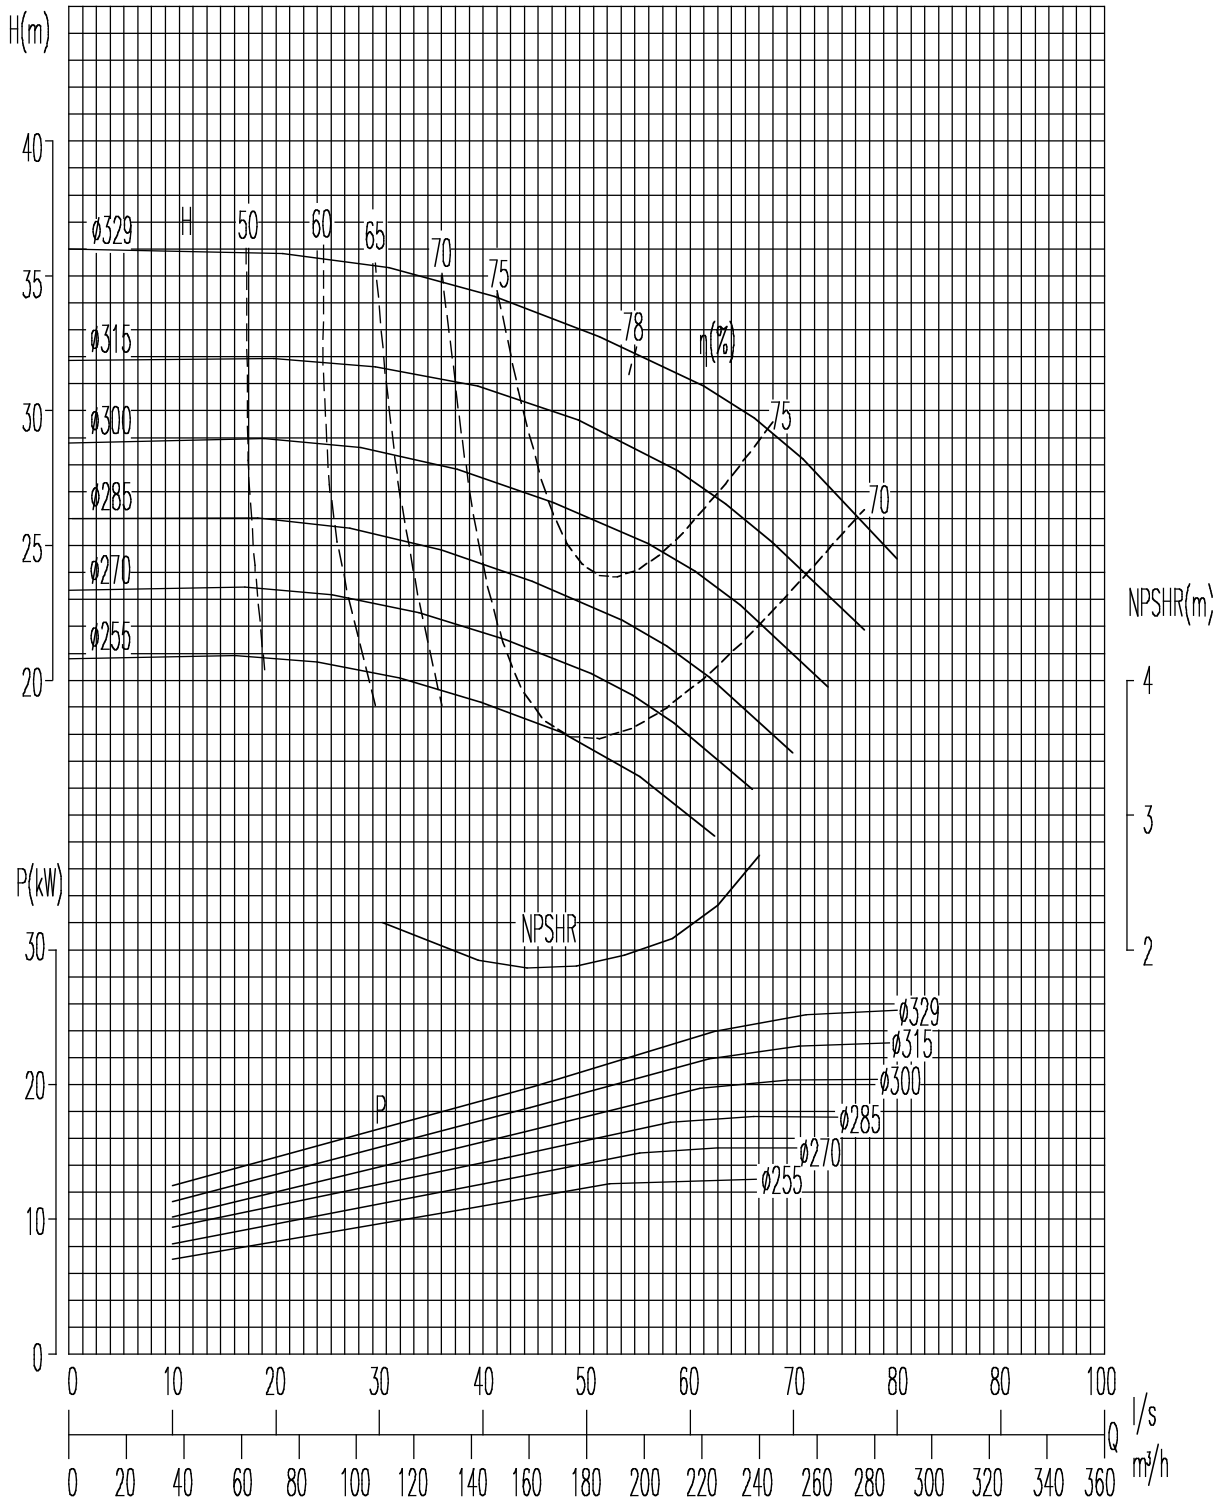

PUMP MODEL 125 - 32
SPEED 4pole

Overall and Mounting Dimensions(mm)

Pump Type	Frame Size	Pump Dimensions						Pump Foot Dimensions										Shaft End			
		1 - Suc	2 - Dis	a	f	h1	h2	b	c	m1	m2	n1	n2	n3	s1	s2	w	d	l	t	u
125 - 32	45	150	125	140	530	280	355	100	18	200	150	500	400	110	23	14	370	42	110	45	12