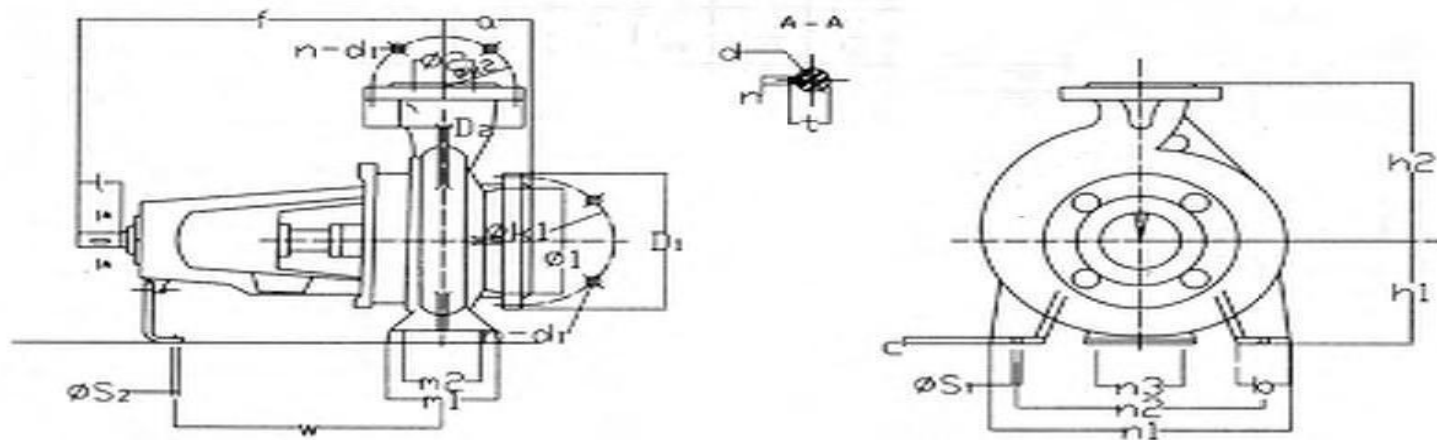

PUMP MODEL 125 - 32
SPEED 4pole

Overall and Mounting Dimensions(mm)

Pump Type	Frame Size	Pump Dimensions						Pump Foot Dimensions										Shaft End			
		1 - Suc	2 - Dis	a	f	h1	h2	b	c	m1	m2	n1	n2	n3	s1	s2	w	d	l	t	u
125 - 32	45	150	125	140	530	280	355	100	18	200	150	500	400	110	23	14	370	42	110	45	12